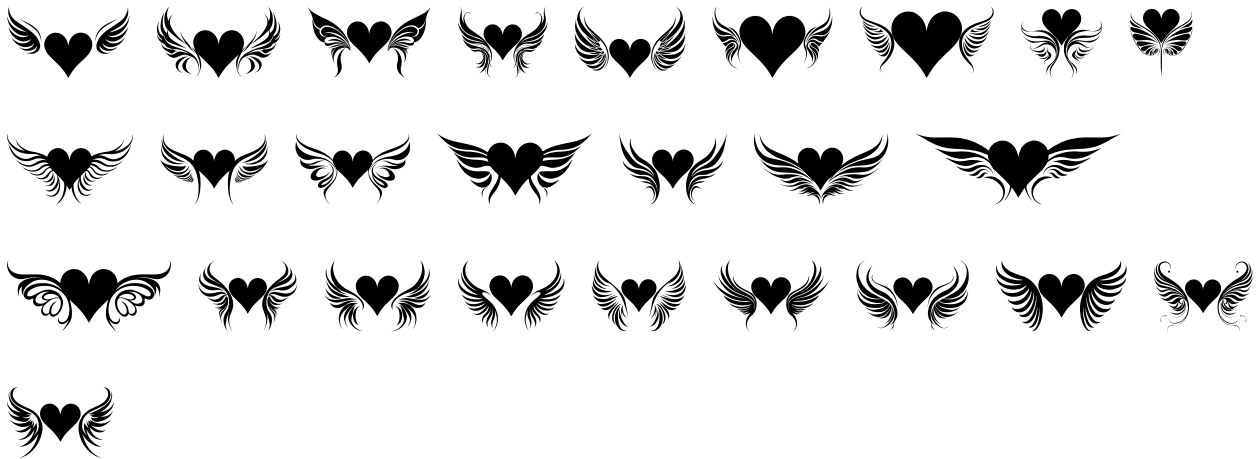

FONT SPECIFICATION

love heart

love heart & wing - Regular

Uppercase Characters

Lowercase Characters

Numbers

Punctuation and Symbols

All Other Glyphs