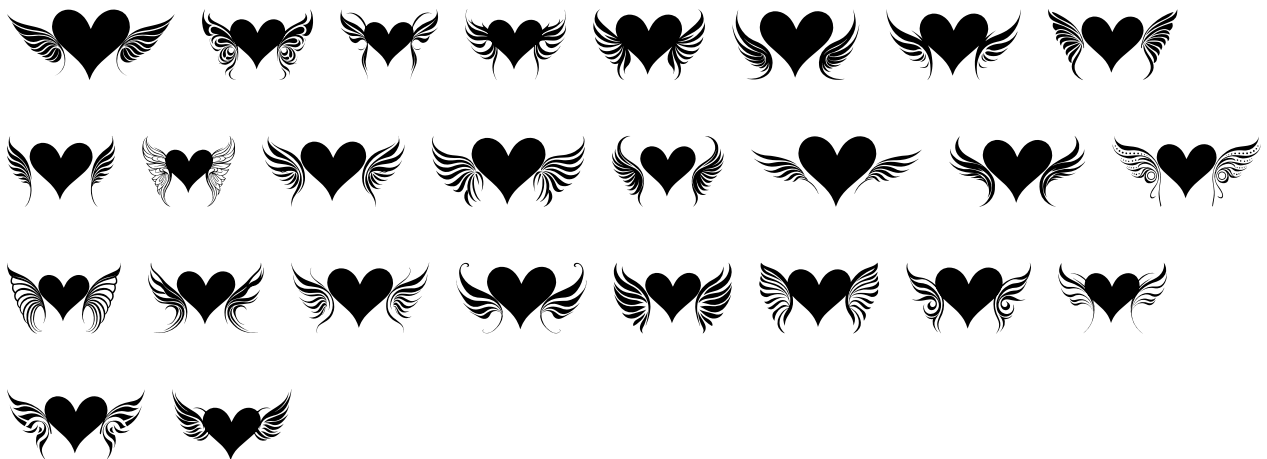

FONT SPECIFICATION

love heart

love heart & wing - Regular

Uppercase Characters

Lowercase Characters

Numbers

Punctuation and Symbols

All Other Glyphs