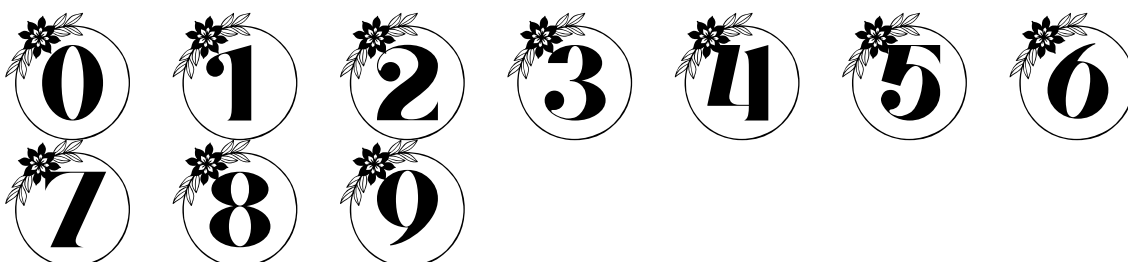

FONT SPECIFICATION

Amour Monogram Font

Amour Monogram - Regular

Uppercase Characters

Lowercase Characters

Numbers

Punctuation and Symbols

All Other Glyphs