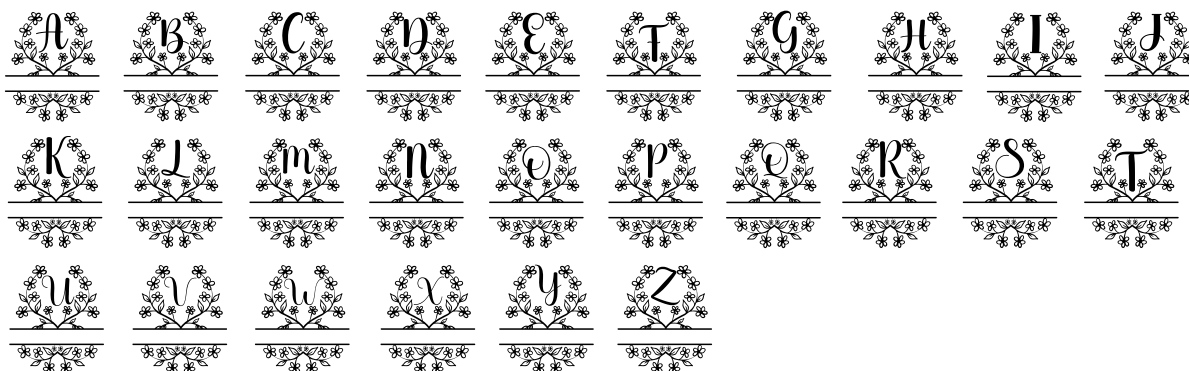

FONT SPECIFICATION

Bailey Monogram

Bailey Monogram - Regular

Uppercase Characters

Lowercase Characters

Numbers

Punctuation and Symbols

All Other Glyphs