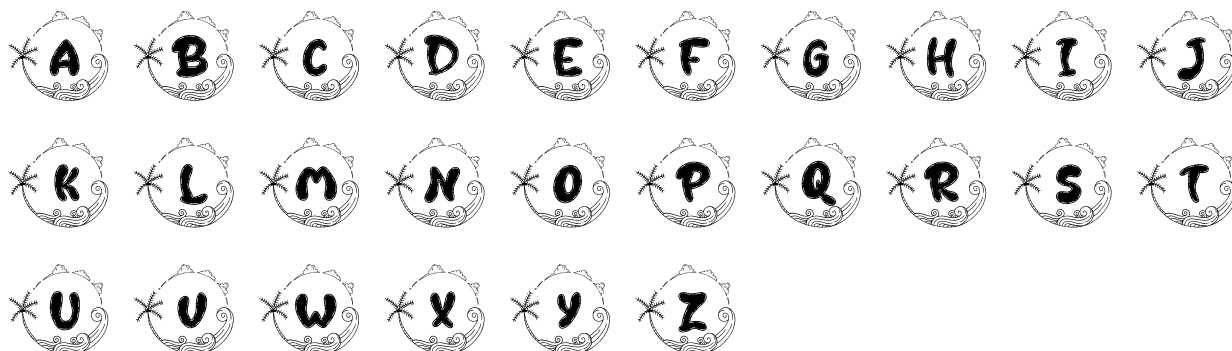

FONT SPECIFICATION

Circle Beach Monogram

Circle Beach Monogram - Regular

Uppercase Characters

Lowercase Characters

Numbers

Punctuation and Symbols

All Other Glyphs