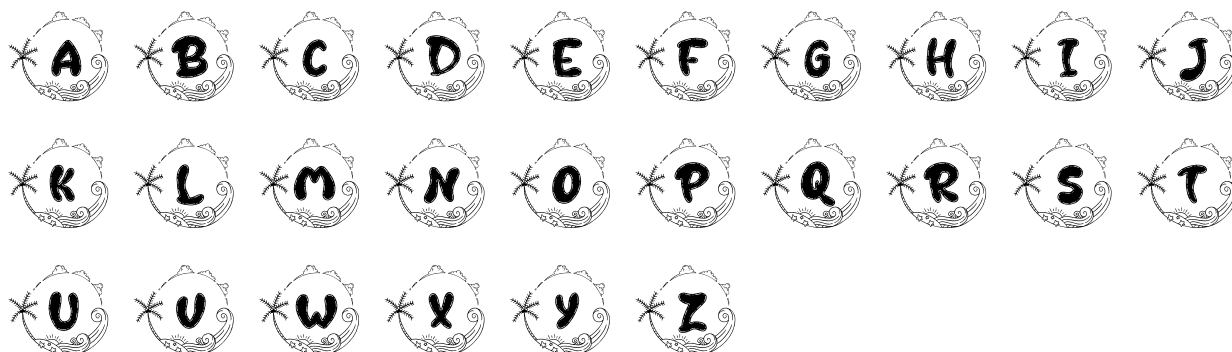

FONT SPECIFICATION

Circle Beach Monogram

Circle Beach Monogram - Regular

Uppercase Characters

Lowercase Characters

Numbers

Punctuation and Symbols

All Other Glyphs