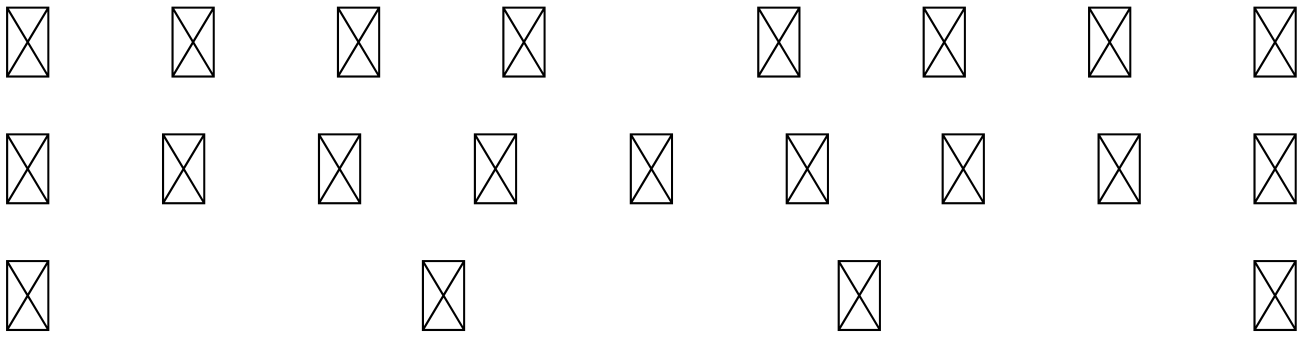

FONT SPECIFICATION

Spring Medley

Spring Medley CF - Regular

Uppercase Characters

Lowercase Characters

Numbers

Punctuation and Symbols

All Other Glyphs