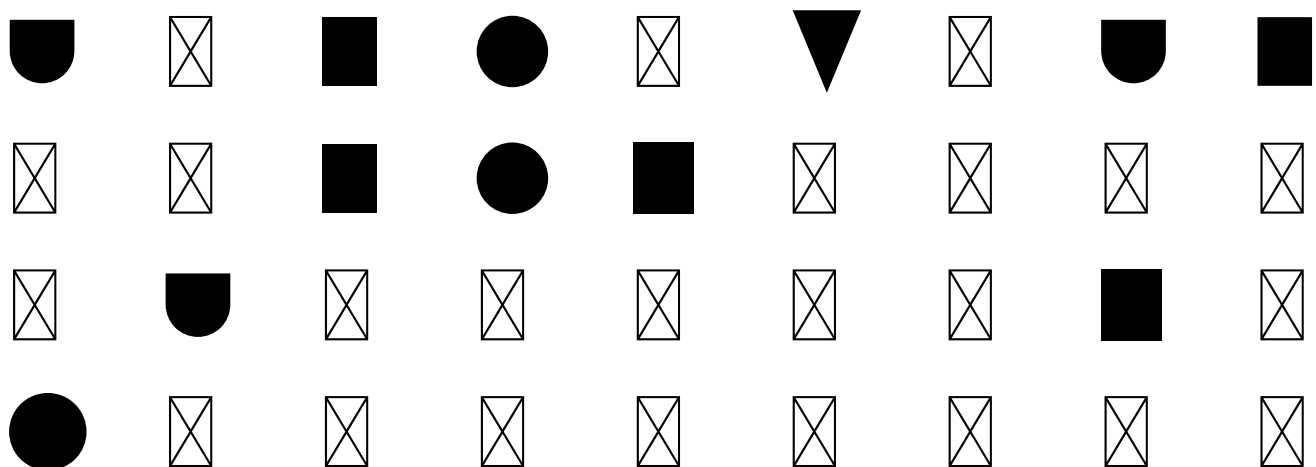

FONT SPECIFICATION

Spring Medley

Spring Medley CF - Regular

Uppercase Characters

Lowercase Characters

Numbers

Punctuation and Symbols

All Other Glyphs