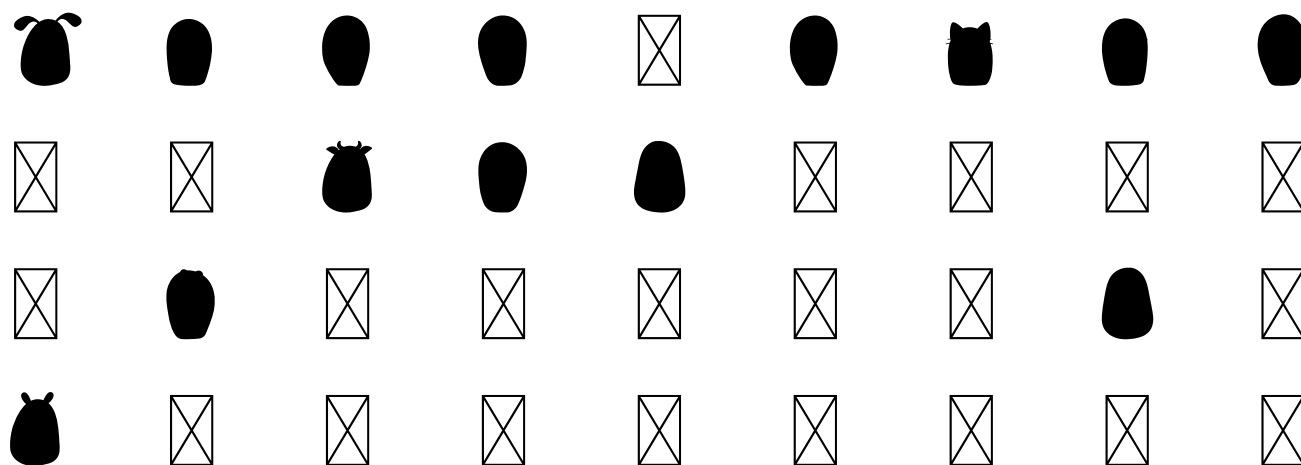

FONT SPECIFICATION

Wobblies Color Font

Wobblies CF - Regular

Uppercase Characters

Lowercase Characters

Numbers

Punctuation and Symbols

All Other Glyphs