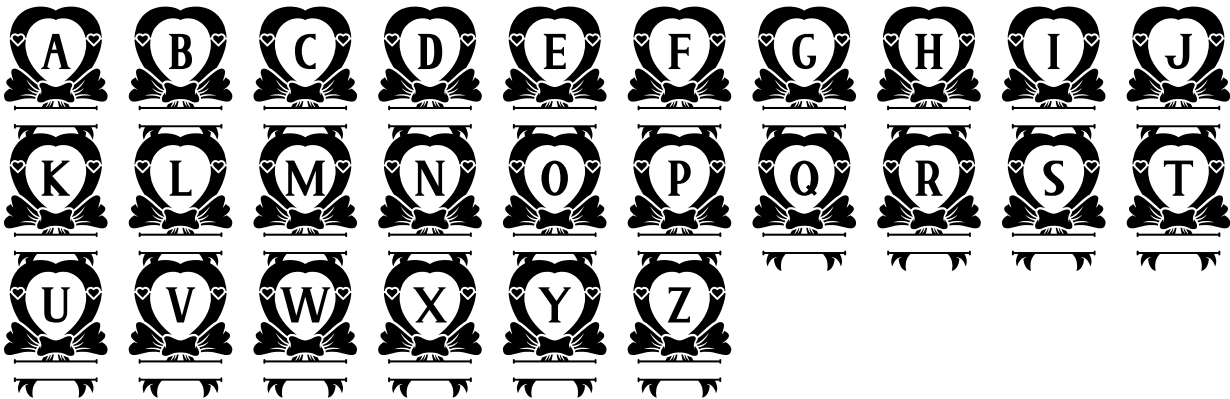

FONT SPECIFICATION

Alexatie - Lovely Monogram Font

Alexatie - Regular

Uppercase Characters

Lowercase Characters

Numbers

Punctuation and Symbols

All Other Glyphs