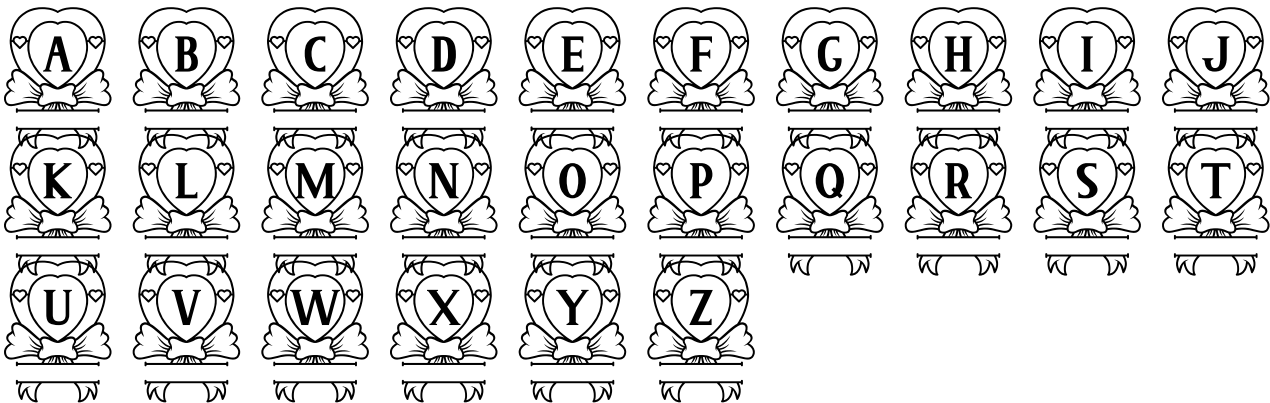

FONT SPECIFICATION

Alexatie - Lovely Monogram Font

Alexatie - Regular

Uppercase Characters

Lowercase Characters

Numbers

Punctuation and Symbols

All Other Glyphs