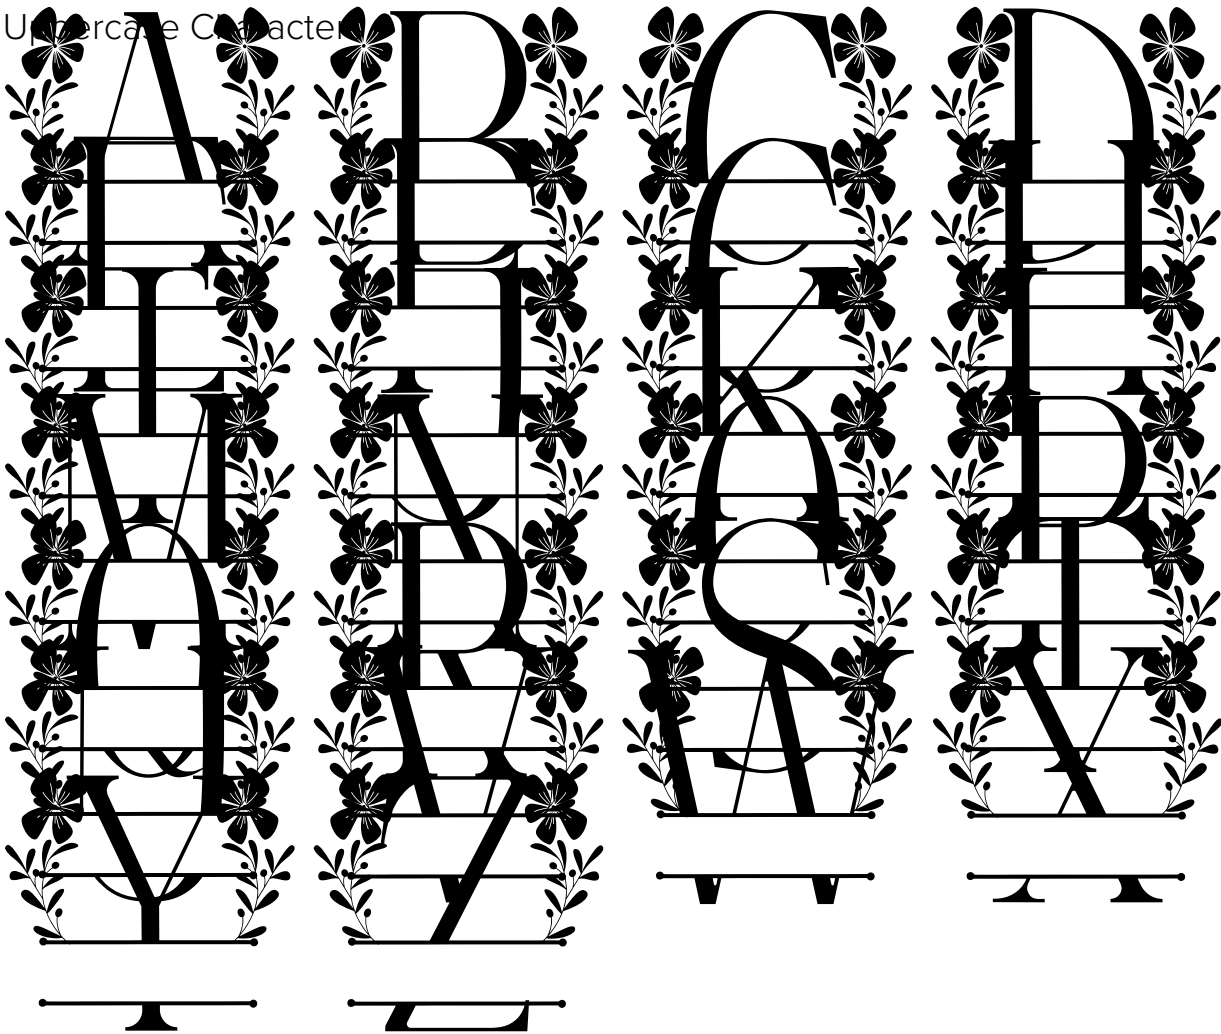

FONT SPECIFICATION

# Beauty Floral Line Monogram

# Beauty Floral Line Monogram - Regular

Uppercase Character

Lowercase Character

Numbers

Punctuation and Symbols

All Other Glyphs