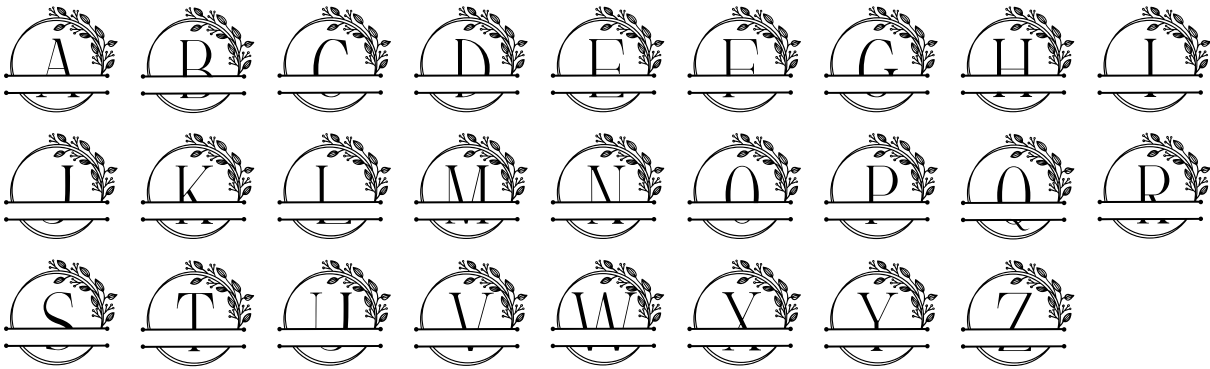

FONT SPECIFICATION

Monogram Lovely Cherish Font

Lovely Cherish Monogram - Regular

Uppercase Characters

Lowercase Characters

Numbers

Punctuation and Symbols

All Other Glyphs