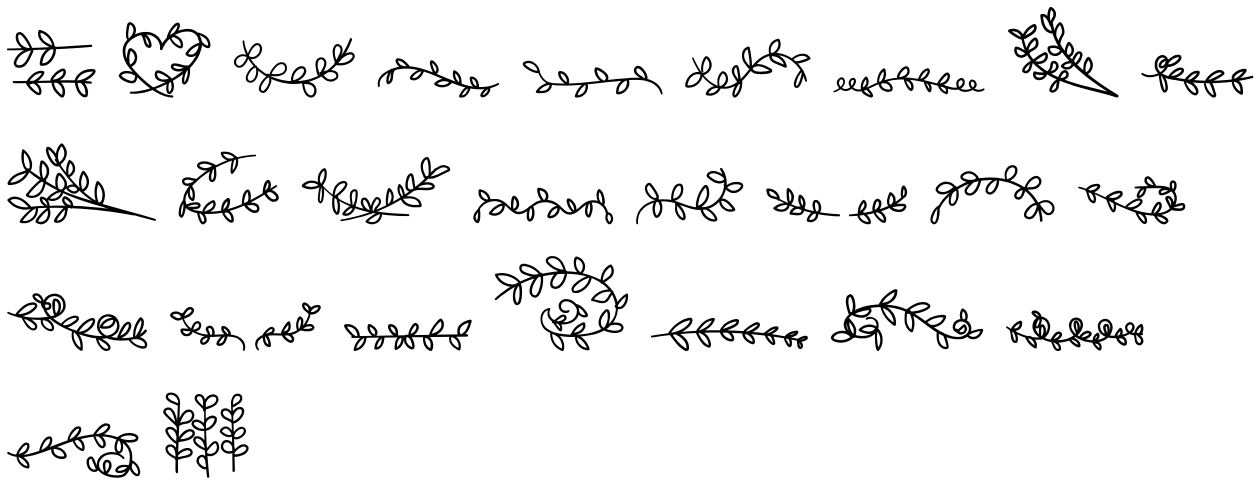

FONT SPECIFICATION

Vine Doodles - Dingbats Font

WL Vines DB - Regular

Uppercase Characters

Lowercase Characters

Numbers

Punctuation and Symbols

All Other Glyphs