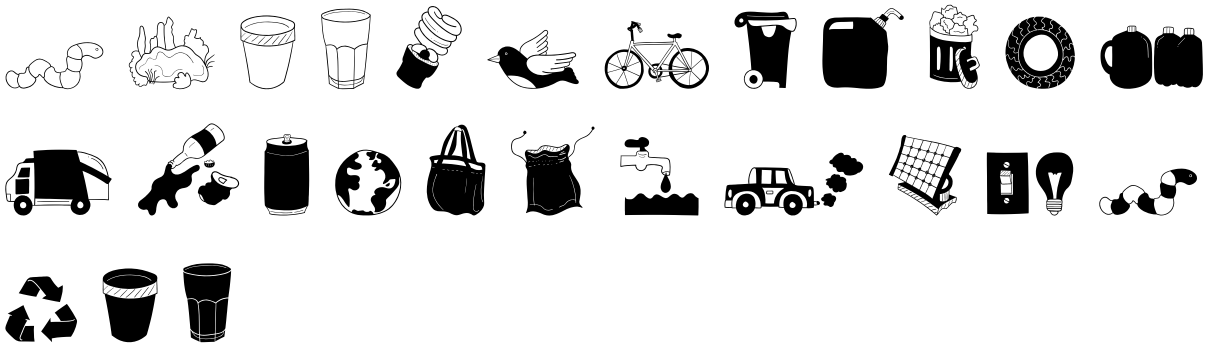

FONT SPECIFICATION

Doodle Fonts Bundle - Over 1,000 Cute Hand- Drawn Doodles

WL Earth Day - Regular

Uppercase Characters

Lowercase Characters

Numbers

Punctuation and Symbols

All Other Glyphs