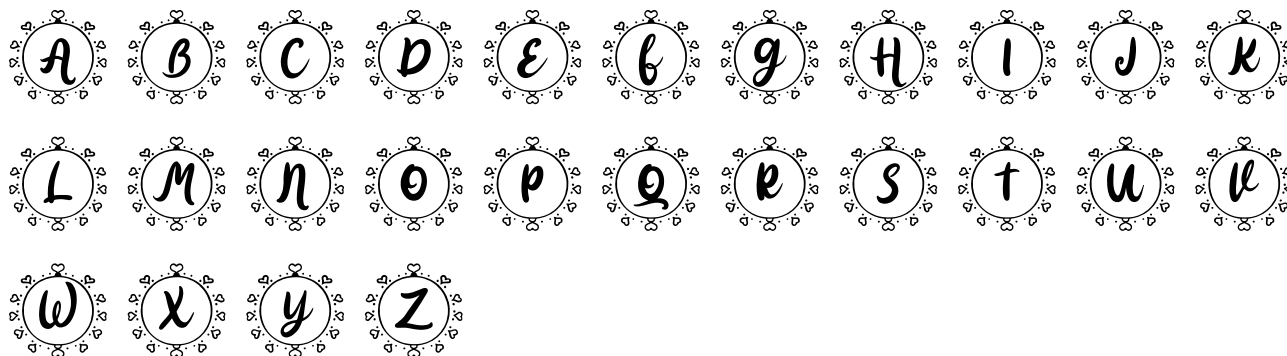

Ring Love Monogram - Regular

Uppercase Characters