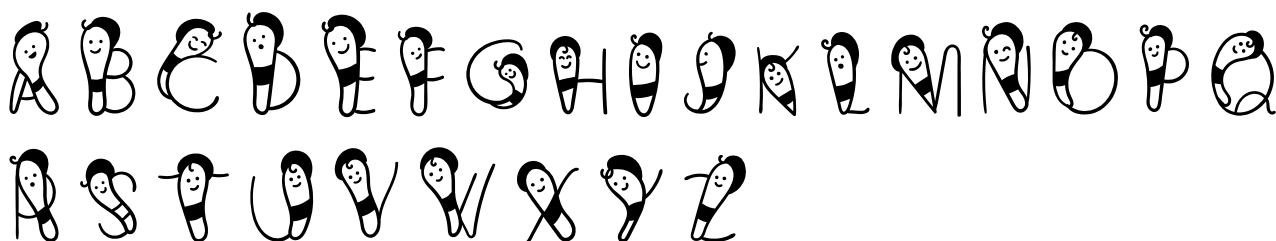

FONT SPECIFICATION

Spinner the Insect Font - A Cute Typo for Kids Stories

Spinner The Inspect - Regular

Uppercase Characters

Lowercase Characters

Numbers

Punctuation and Symbols

All Other Glyphs