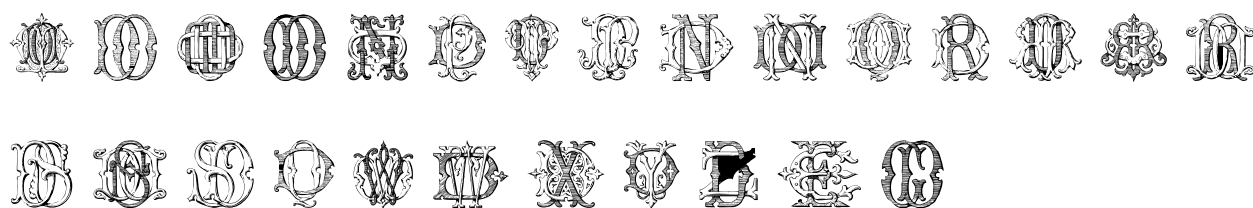

FONT SPECIFICATION

Monocracy Vintage Monograms Pack DC

Monocracy Vintage Monograms C - Regular

Uppercase Characters

Lowercase Characters

Numbers

Punctuation and Symbols

All Other Glyphs

Monocracy Vintage Monograms D - Regular

Uppercase Characters

Lowercase Characters

Numbers

Punctuation and Symbols

All Other Glyphs