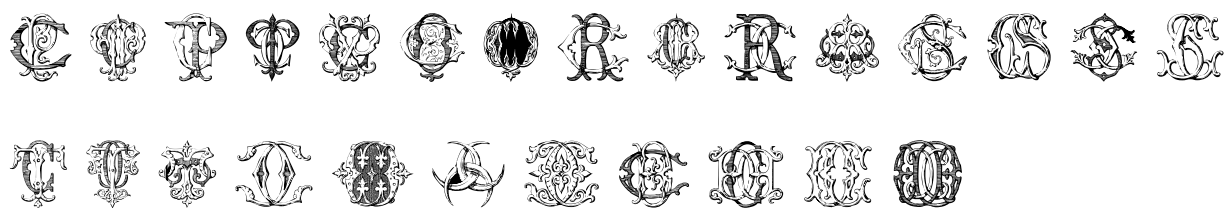

FONT SPECIFICATION

Monocracy Vintage Monograms Pack DC

Monocracy Vintage Monograms C - Regular

Uppercase Characters

Lowercase Characters

Numbers

Punctuation and Symbols

All Other Glyphs

Monocracy Vintage Monograms D - Regular

Uppercase Characters

Lowercase Characters

Numbers

Punctuation and Symbols

All Other Glyphs