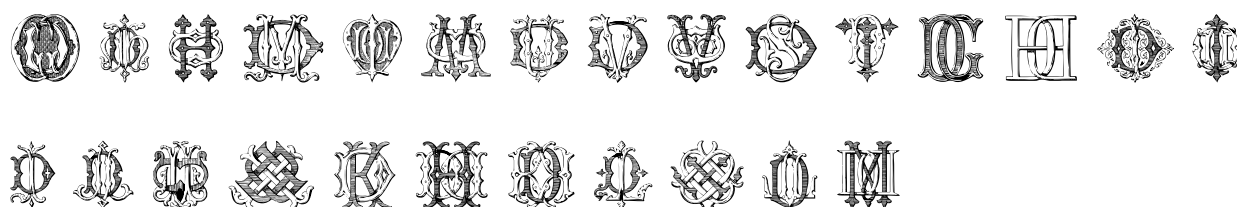

FONT SPECIFICATION

Monocracy Vintage Monograms Pack DC

Monocracy Vintage Monograms C - Regular

Uppercase Characters

Lowercase Characters

Numbers

Punctuation and Symbols

All Other Glyphs

Monocracy Vintage Monograms D - Regular

Uppercase Characters

Lowercase Characters

Numbers

Punctuation and Symbols

All Other Glyphs