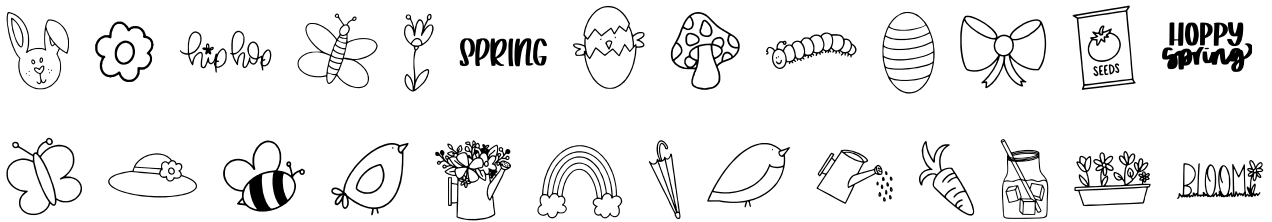

FONT SPECIFICATION

Spring Doodle Font Doodle Font

Lsf Spring Doodles - Regular

Uppercase Characters

Lowercase Characters

Numbers

Punctuation and Symbols

All Other Glyphs