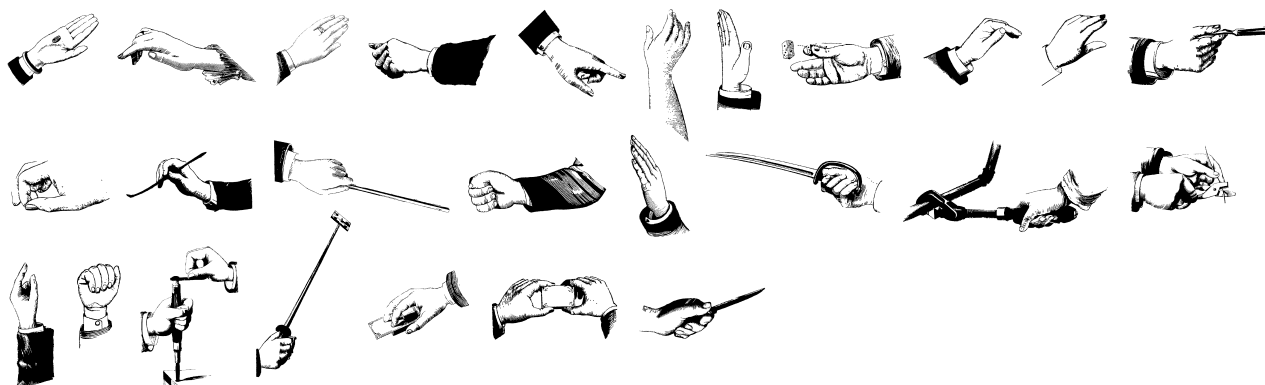

FONT SPECIFICATION

Vintage Hands

Vintage Hands - Regular

Uppercase Characters

Lowercase Characters

Numbers

Punctuation and Symbols

All Other Glyphs