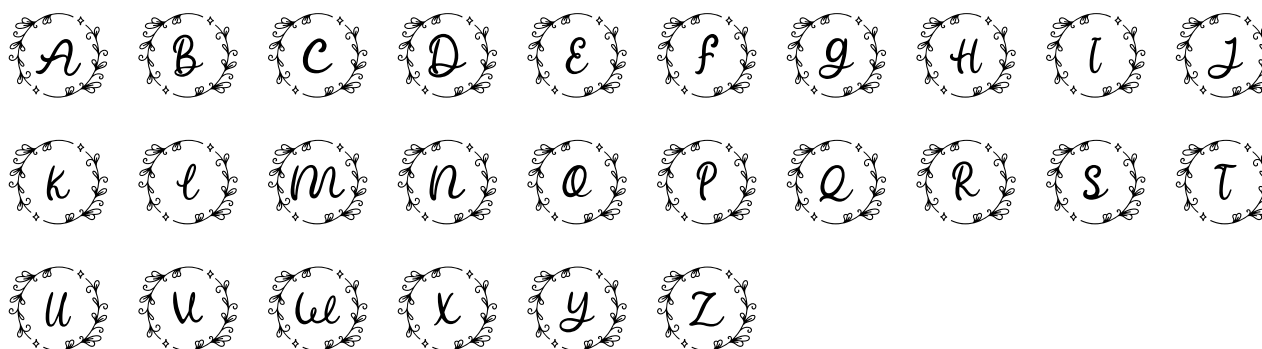

FONT SPECIFICATION

Paina Flower Monogram

Paina Flower Monogram - Regular

Uppercase Characters

Lowercase Characters

Numbers

Punctuation and Symbols

All Other Glyphs