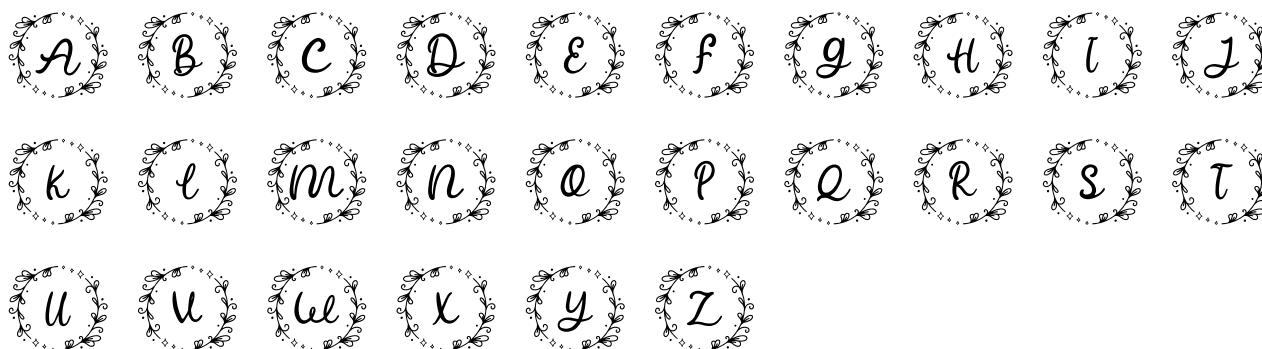

FONT SPECIFICATION

Paina Flower Monogram

Paina Flower Monogram - Regular

Uppercase Characters

Lowercase Characters

Numbers

Punctuation and Symbols

All Other Glyphs