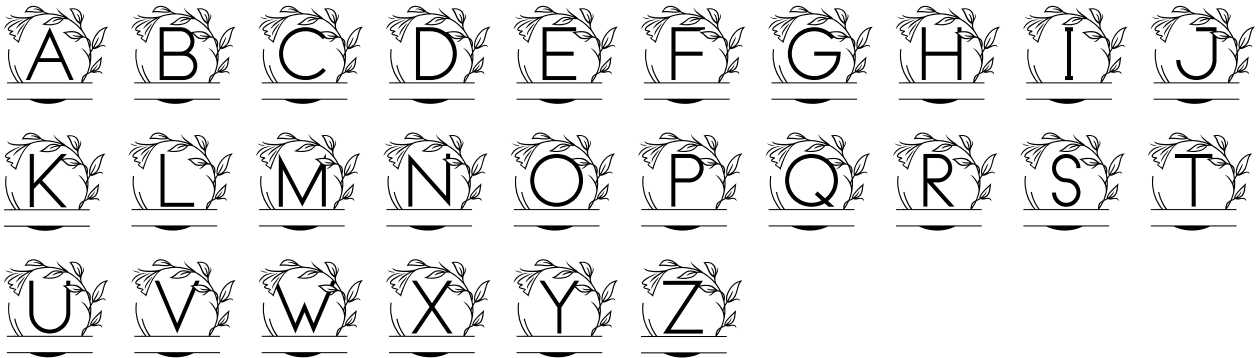

FONT SPECIFICATION

Vines Monogram Font for Crafter

Vines Monogram - Regular

Uppercase Characters

Lowercase Characters

Numbers

Punctuation and Symbols

All Other Glyphs