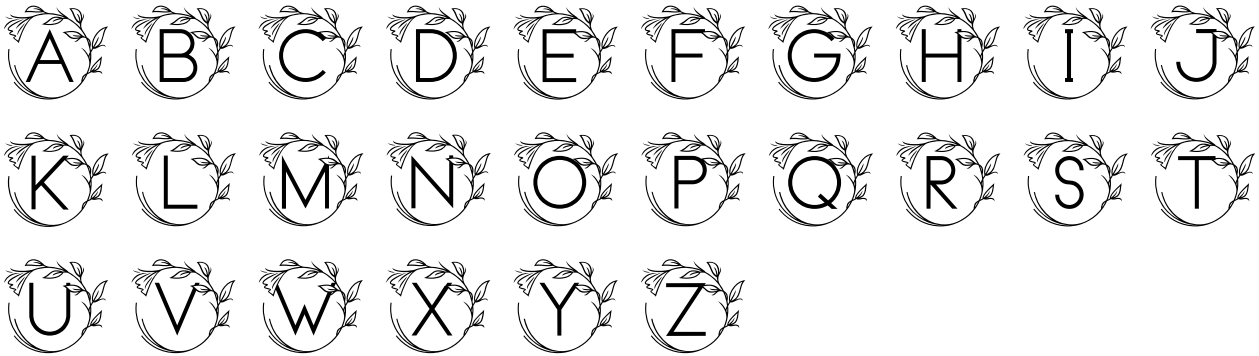

FONT SPECIFICATION

Vines Monogram Font for Crafter

Vines Monogram - Regular

Uppercase Characters

Lowercase Characters

Numbers

Punctuation and Symbols

All Other Glyphs