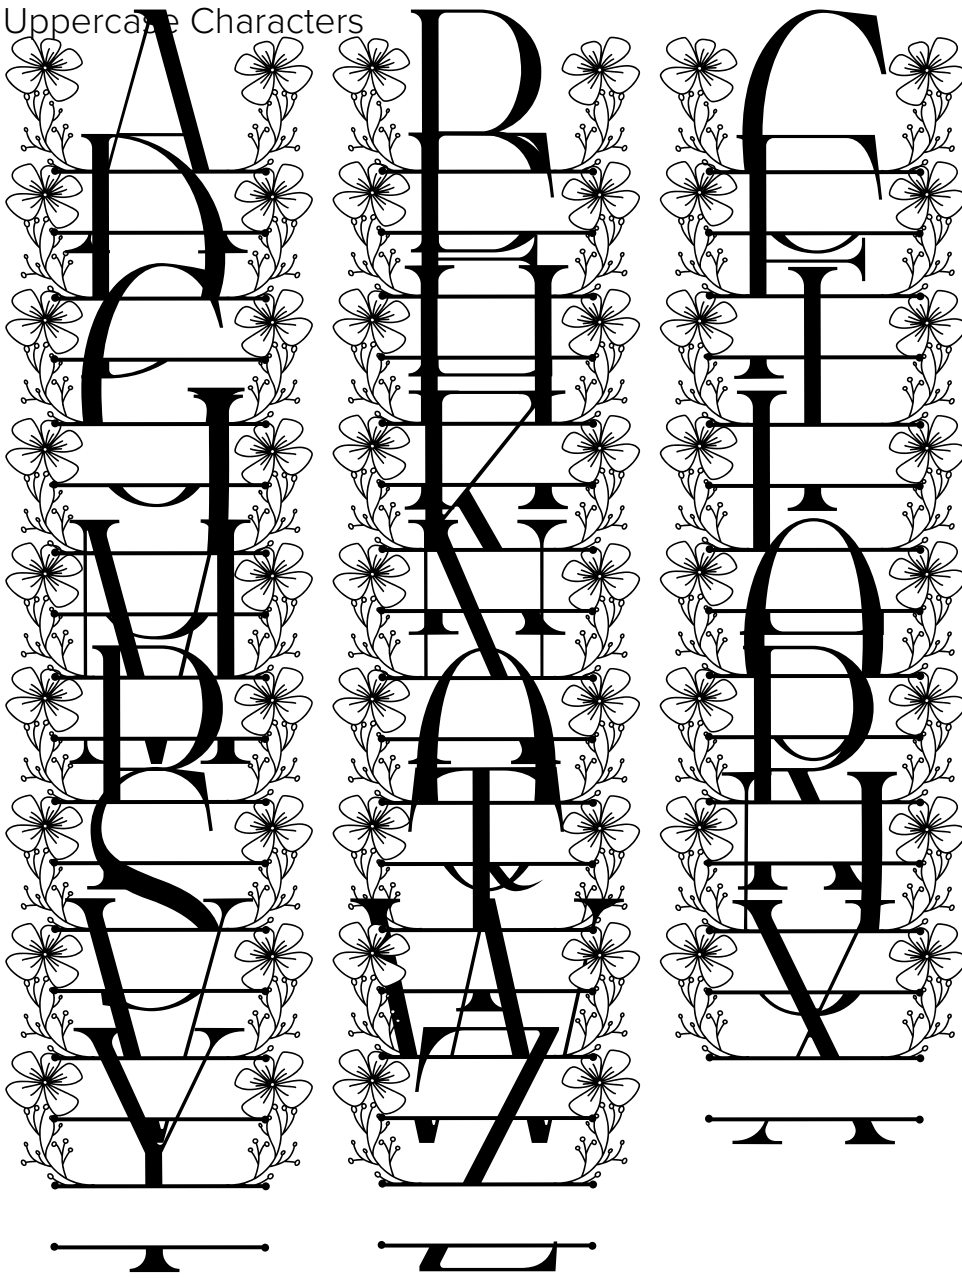

FONT SPECIFICATION

Flower Buds Line Monogram

Flower Buds Line Monogram - Regular

Uppercase Characters

Lowercase Characters

Numbers

Punctuation and Symbols

All Other Glyphs