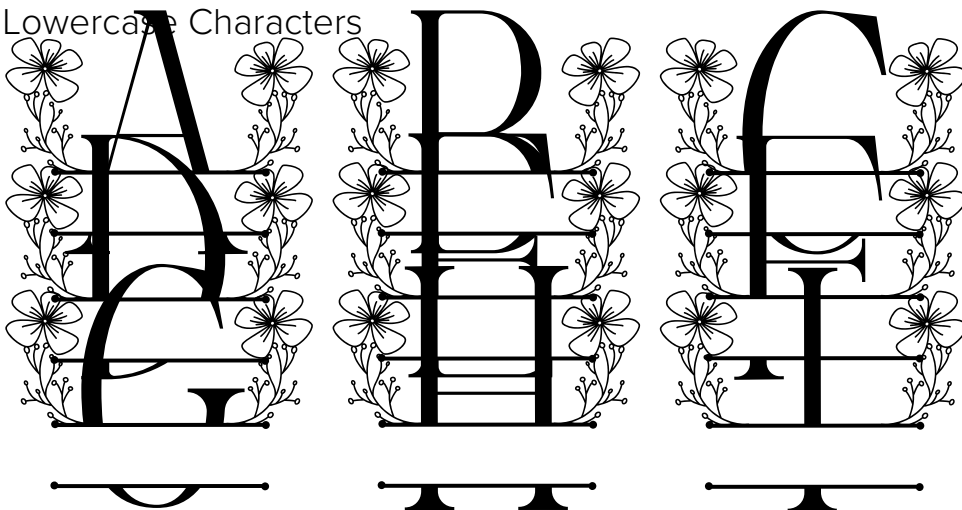

FONT SPECIFICATION

Flower Buds Line Monogram

Flower Buds Line Monogram - Regular

Uppercase Characters

Lowercase Characters

Numbers

Punctuation and Symbols

All Other Glyphs