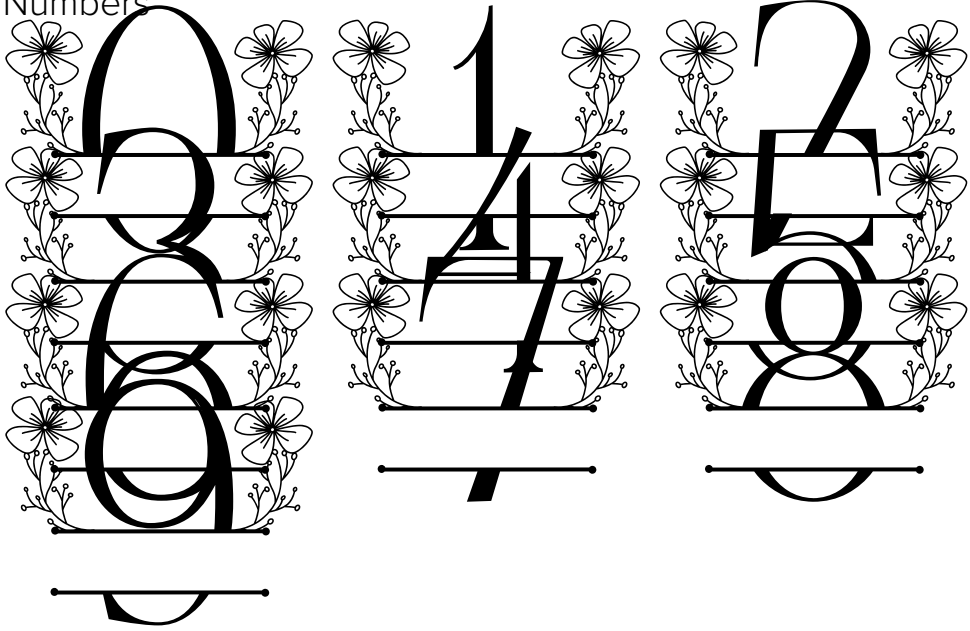

FONT SPECIFICATION

Flower Buds Line Monogram

Flower Buds Line Monogram - Regular

Uppercase Characters

Lowercase Characters

Numbers

Punctuation and Symbols

All Other Glyphs