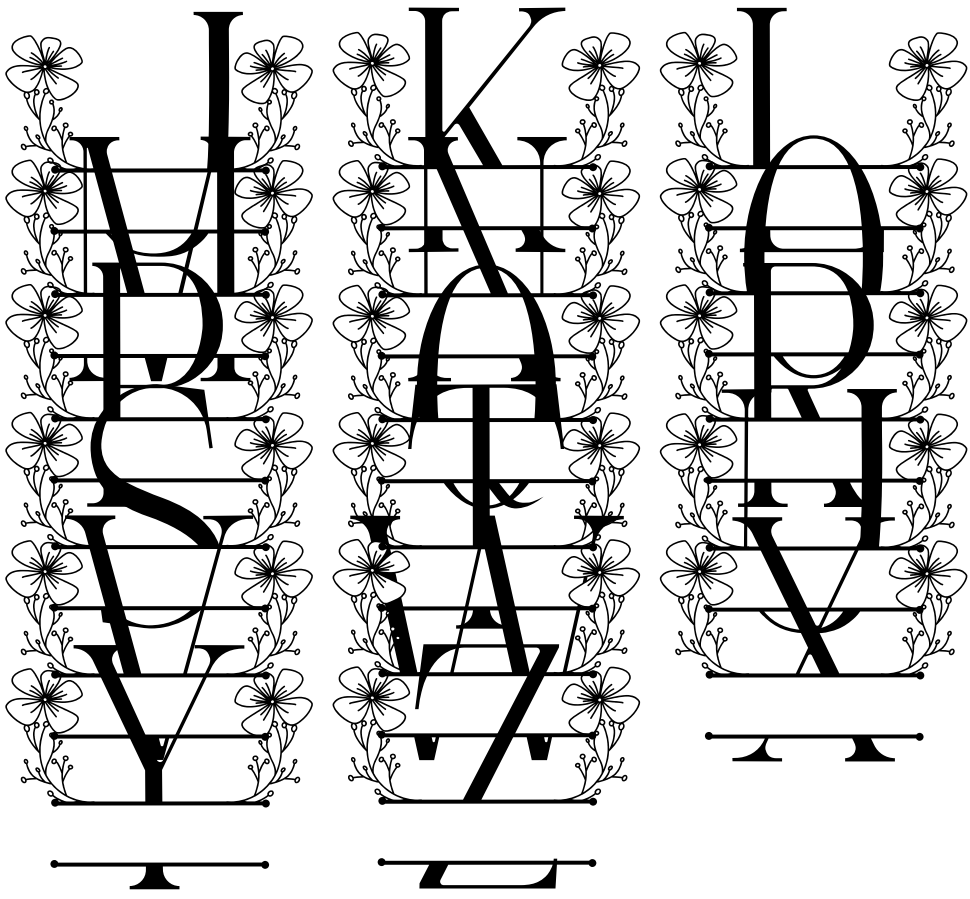

FONT SPECIFICATION

Flower Buds Line Monogram

Flower Buds Line Monogram - Regular

Uppercase Characters

Lowercase Characters

Numbers

Punctuation and Symbols

All Other Glyphs