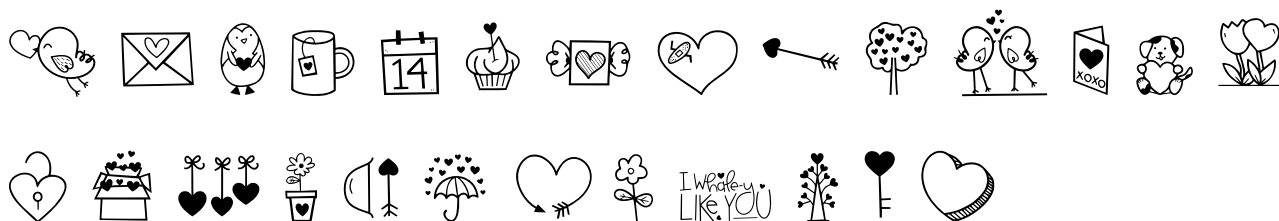

FONT SPECIFICATION

Valentine - Valentines Day Doodle Font

KAValentine - Regular

Uppercase Characters

Lowercase Characters

Numbers

Punctuation and Symbols

All Other Glyphs