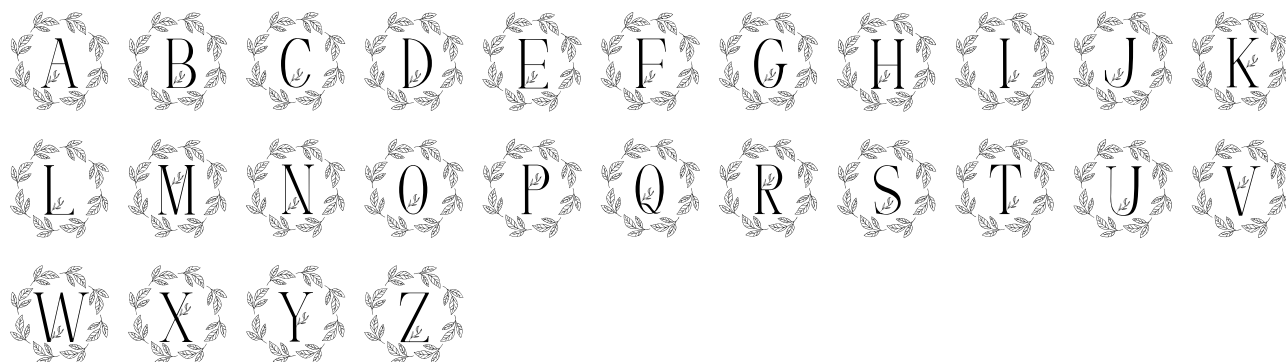

Monogram Leaves Wreath - Regular

Uppercase Characters