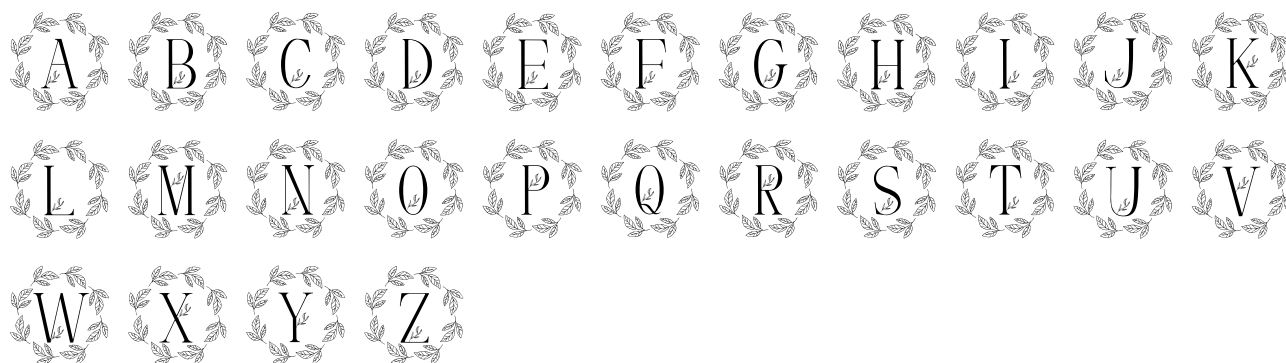

Lowercase Characters