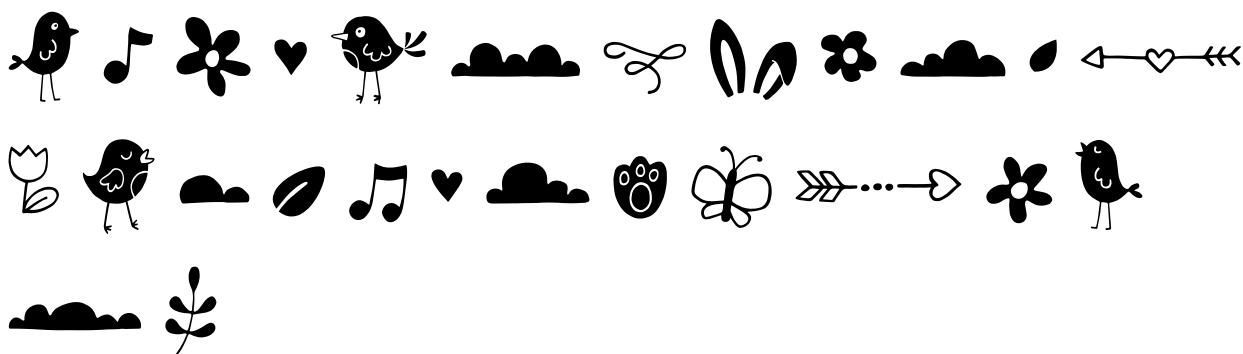

FONT SPECIFICATION

Chirp

Chirp Blossom Doodle - Regular

Uppercase Characters

Lowercase Characters

Numbers

Punctuation and Symbols

All Other Glyphs