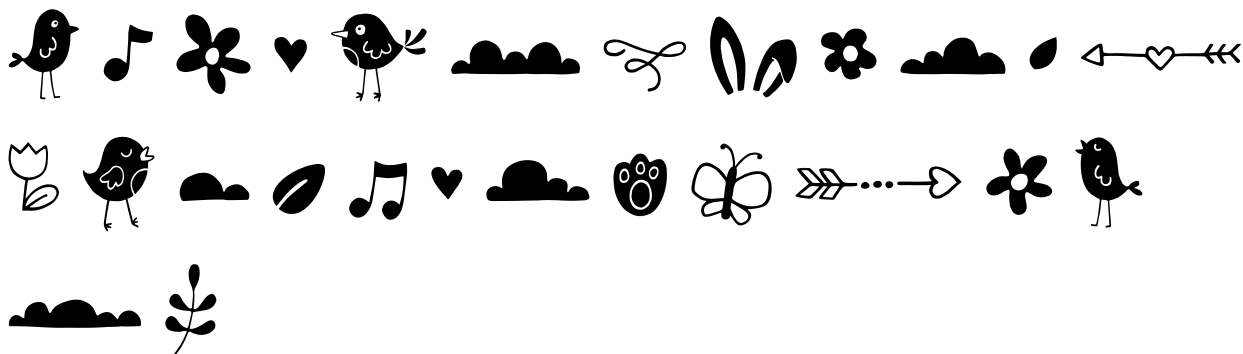

FONT SPECIFICATION

Chirp

Chirp Blossom Doodle - Regular

Uppercase Characters

Lowercase Characters

Numbers

Punctuation and Symbols

All Other Glyphs