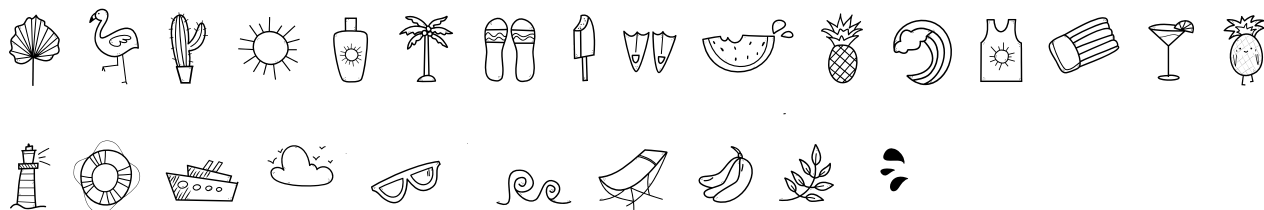

FONT SPECIFICATION

Tropical - A Tropical Summer Doodle Font

KATropicalDoodles Medium - Regular

Uppercase Characters

Lowercase Characters

Numbers

Punctuation and Symbols

All Other Glyphs